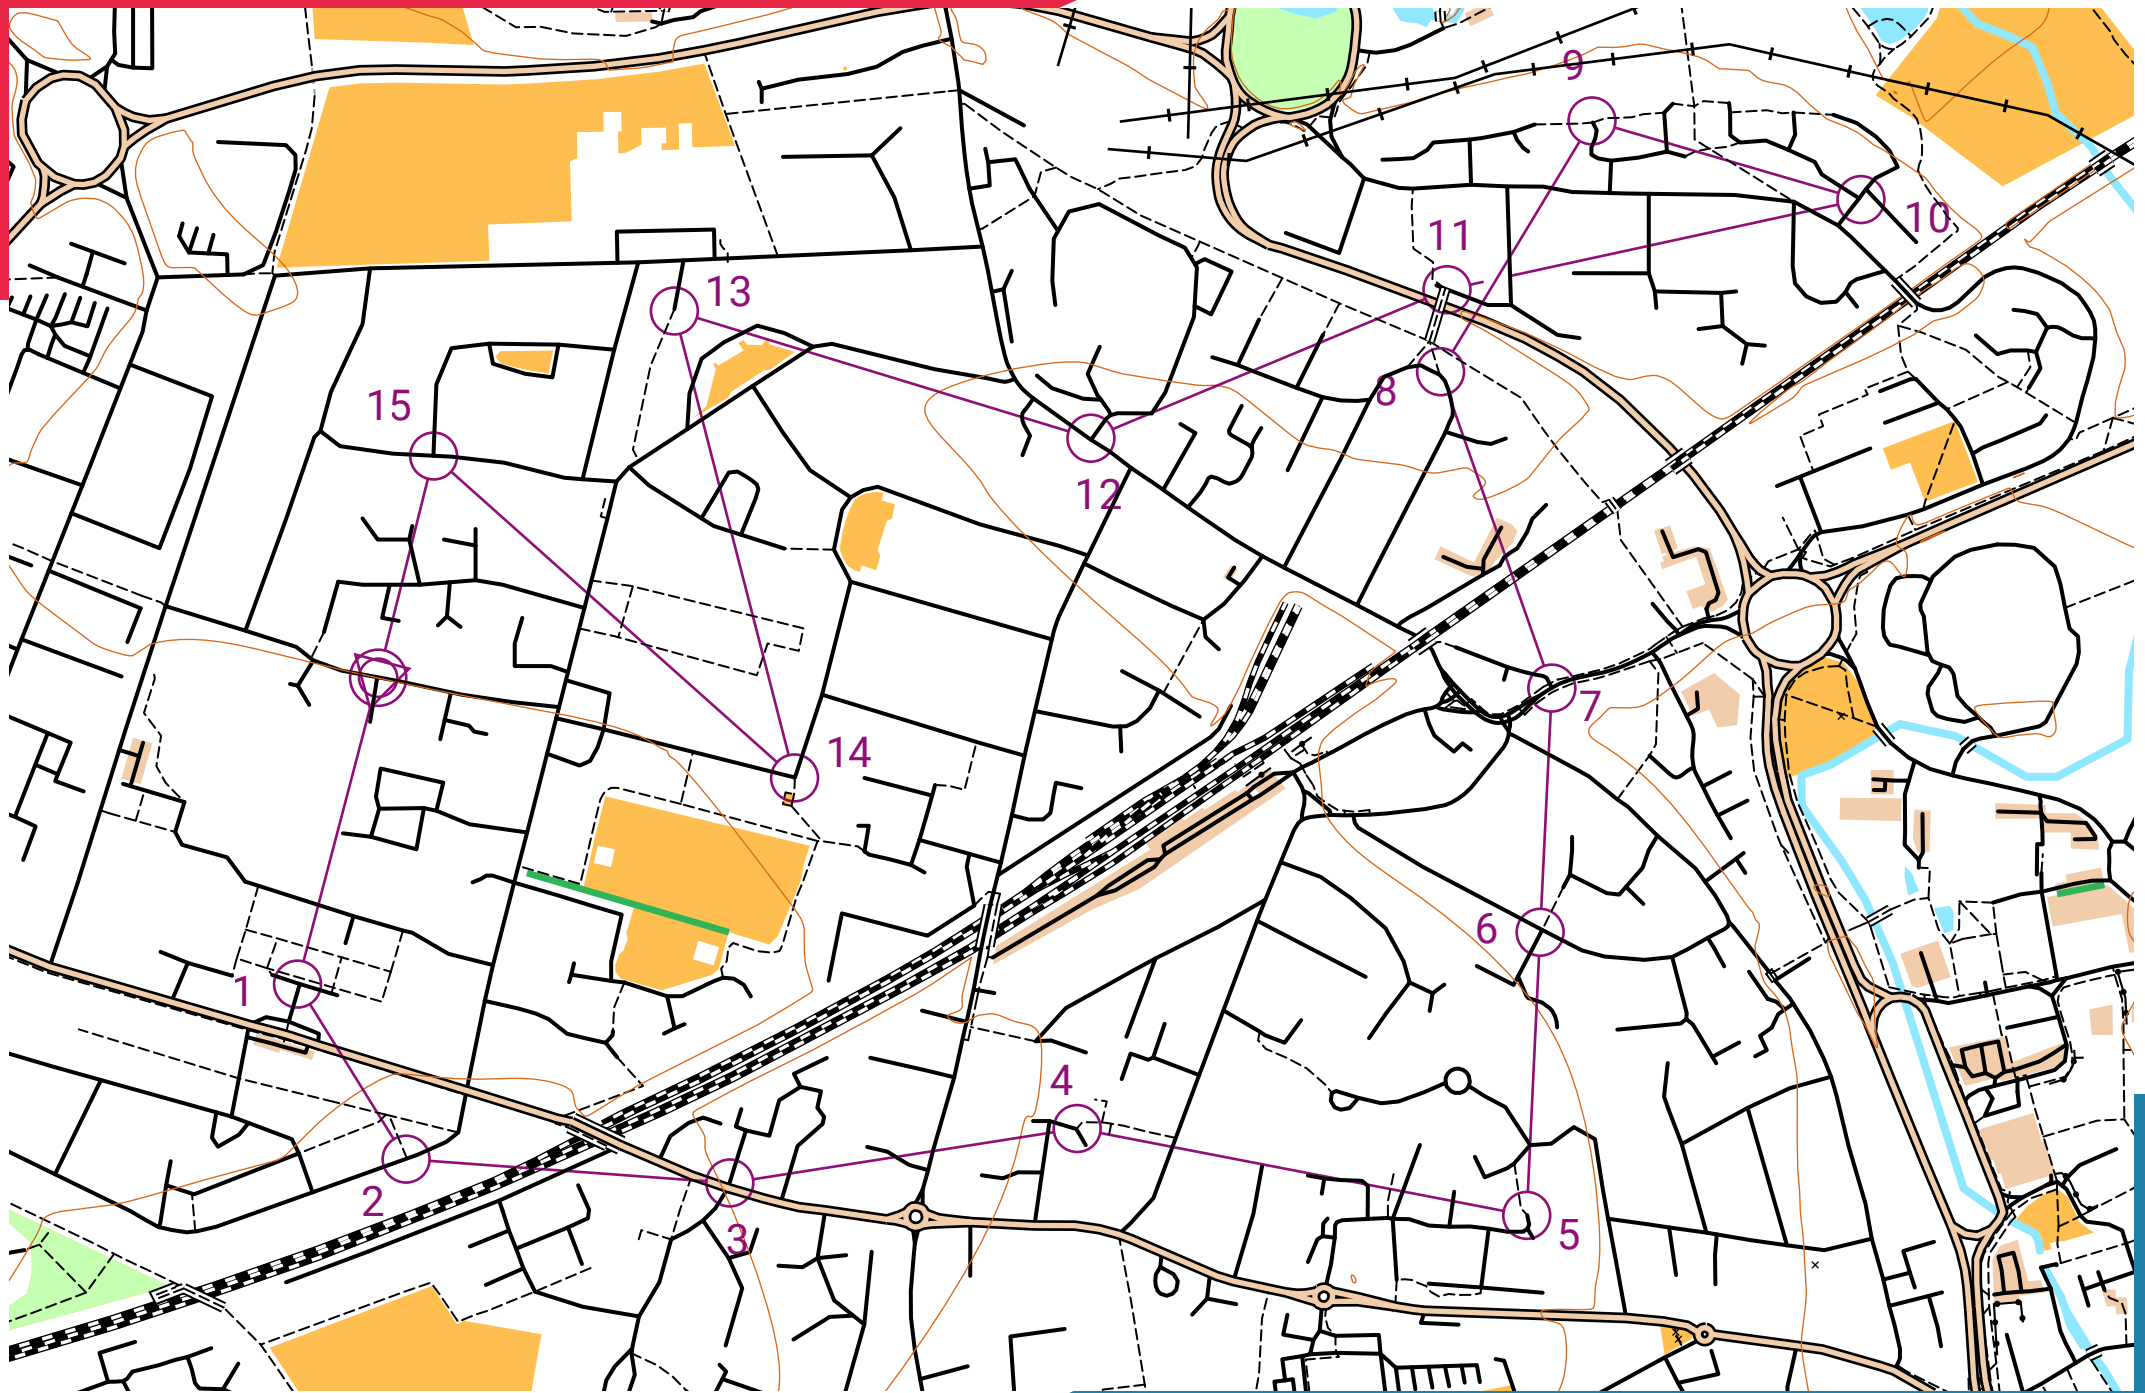

# ANDOVER WEST

scale 1:7500, contours 10m  
200m

Map data (c) OpenStreetMap, available under the Open Database Licence.  
Contains OS data (c) Crown copyright & database right OS 2013-2017.  
OOM created by Oliver O'Brien. Make your own: <http://oomap.co.uk/>