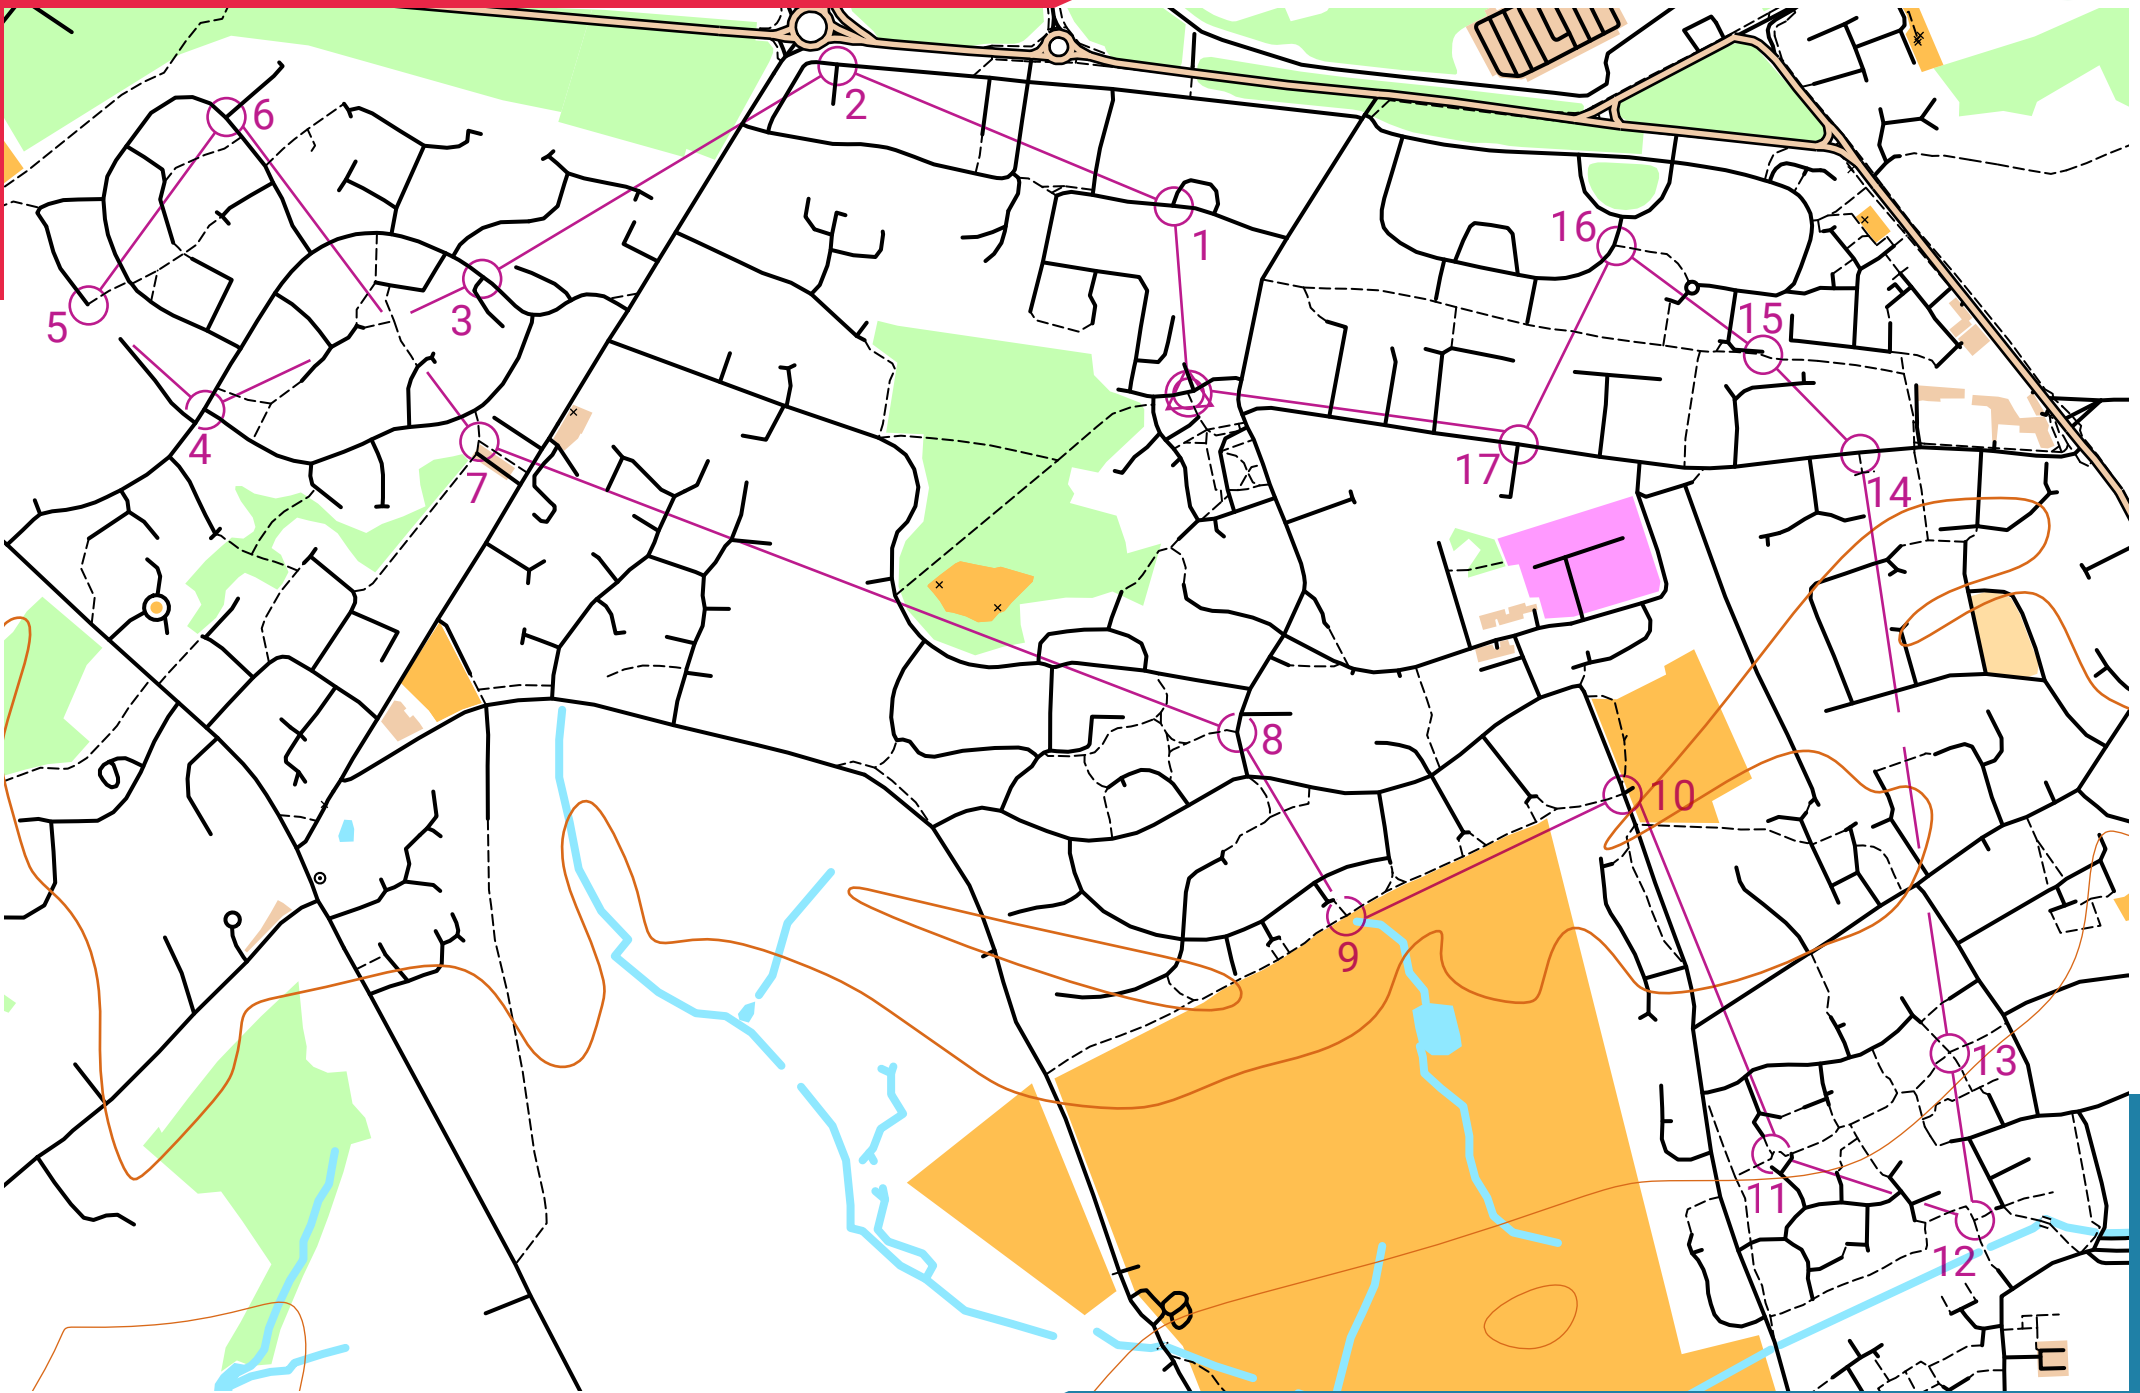

TADLEY

scale 1:7500, contours 10m
200m

Map data (c) OpenStreetMap, available under the Open Database Licence.
Contains OS data (c) Crown copyright & database right OS 2013-2017.
OOM created by Oliver O'Brien. Make your own: <http://oomap.co.uk/>